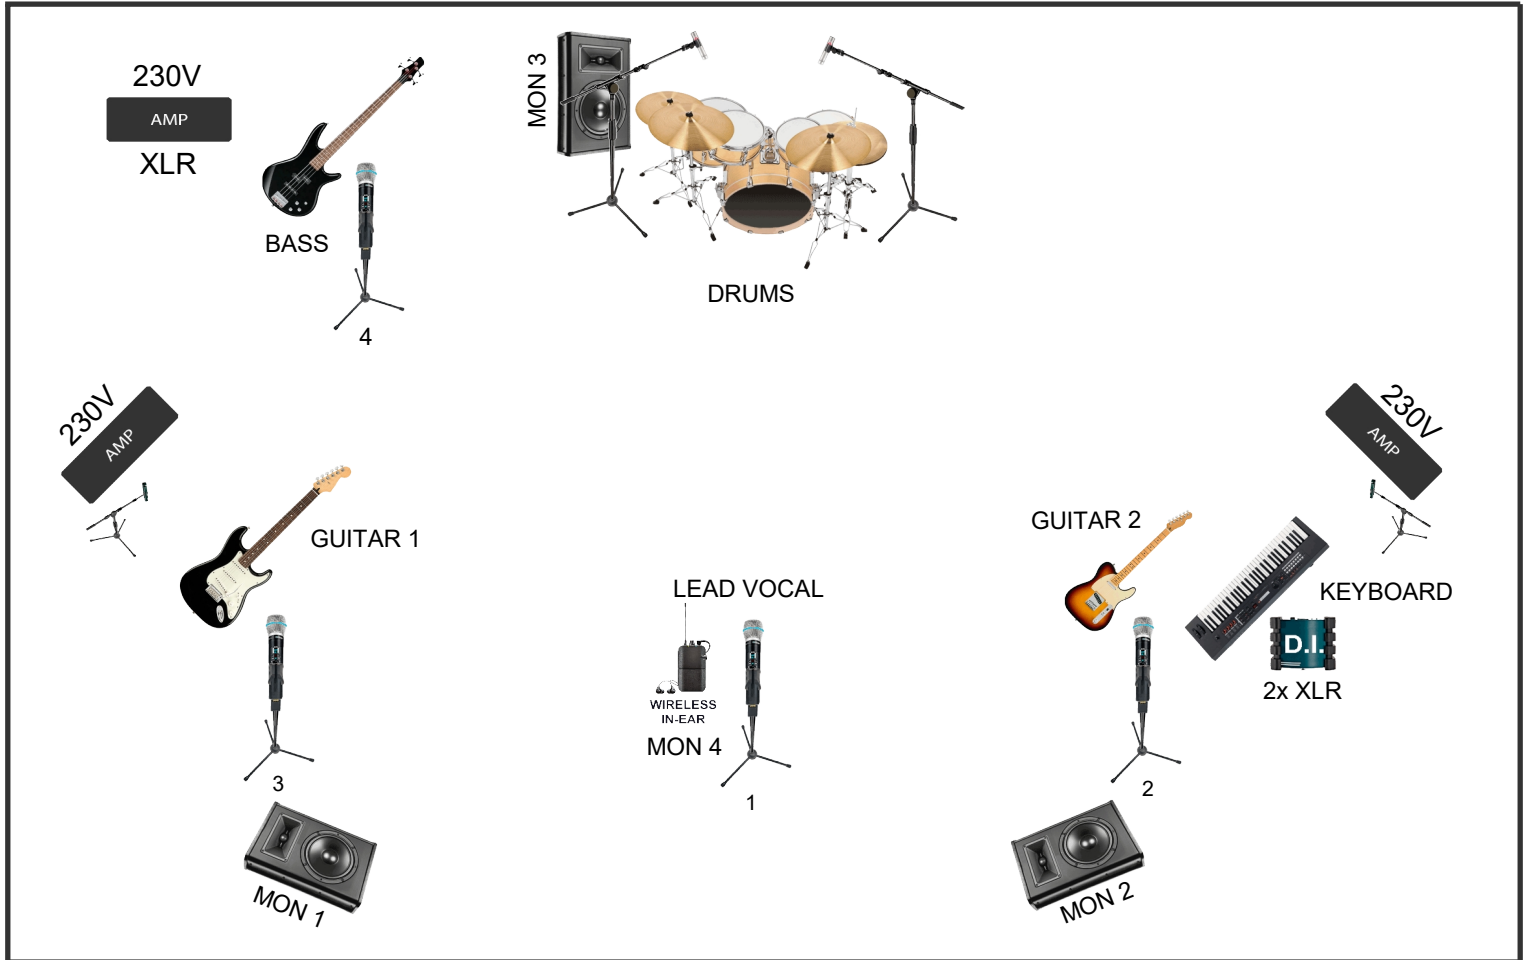

Stage plan M - Hozzyho Sbor

1	Lead Vocal Shure SM58	9	Bass XLR	17	
2	Vocal Shure SM58	10	Kick	18	
3	Vocal Shure SM58	11	OH	19	
4	Vocal Shure SM58	12	OH	20	
5	Guitar 1 Shure SM57	13		21	
6	Guitar 2 Shure SM57	14		22	
7	Keyboard L XLR	15		23	
8	Keyboard R XLR	16		24	