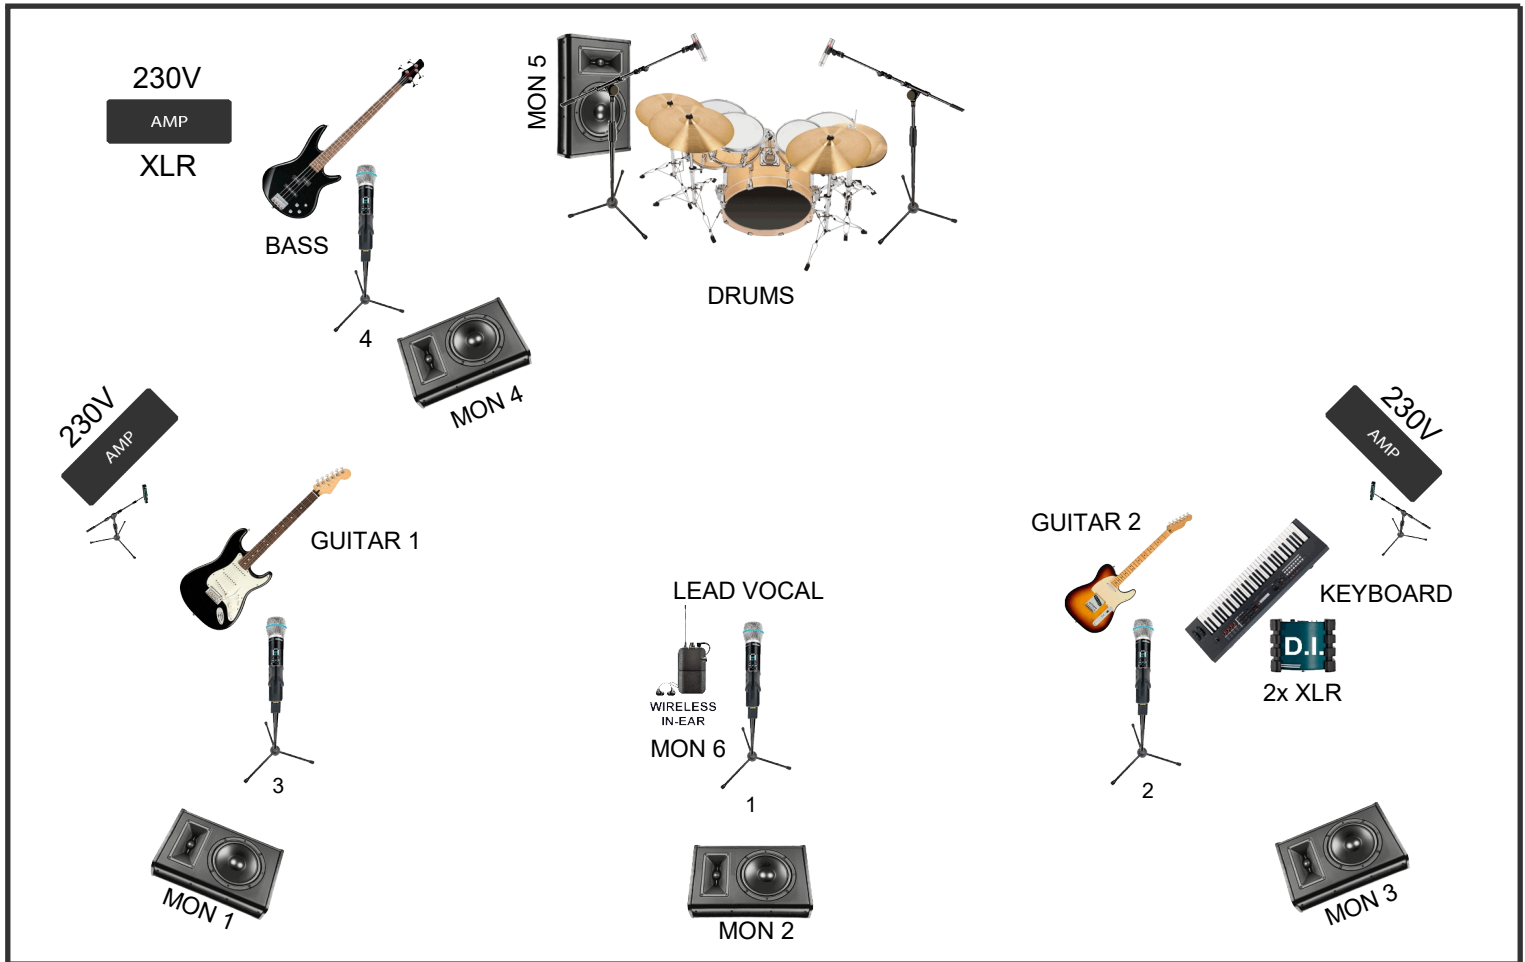

Stage plan - Hozzyho Sbor

1	Lead Vocal Shure SM58	9	Bass XLR	17	OH
2	Vocal Shure SM58	10	Kick	18	
3	Vocal Shure SM58	11	Snare	19	
4	Vocal Shure SM58	12	Tom	20	
5	Guitar 1 Shure SM57	13	Tom	21	
6	Guitar 2 Shure SM57	14	Floor	22	
7	Keyboard L XLR	15	Hihat	23	
8	Keyboard R XLR	16	OH	24	